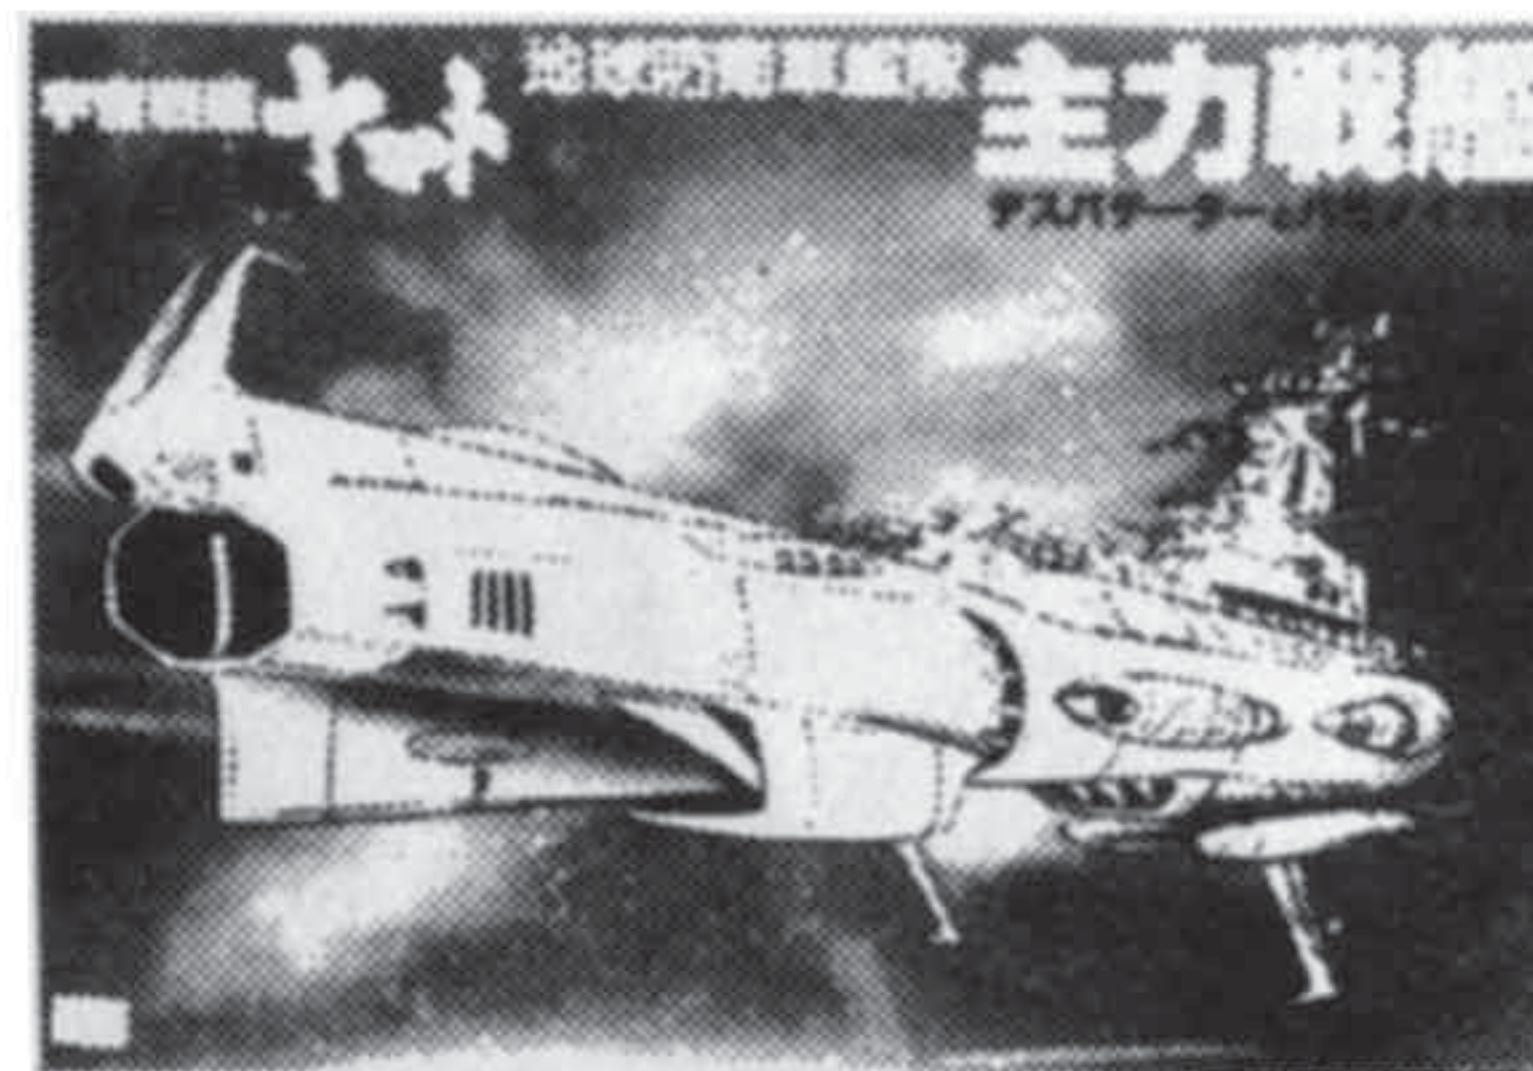

YAMATO SPACE COLLECTION

18 Already assembled and painted, with stands, sold as sets only. #YSC-\$49.95

STARBLAZERS (SPACE CRUISER YAMATO) KITS

In Japan, Starblazers is called Space Cruiser Yamato. All of these kits are Japanese imports and have the words "Space Cruise Yamato" on the box. In the US the Yamato is called the "Argo."

YS-1 Argo (Yamato) 1/1000 \$9.95
Ten inches long, molded in 2 grays, with pre-painted hull. Guns rotate. Includes IQ-9 figure and 2 fighter planes. Needs almost no painting.

YS-2 Wildstar's Super Star Fighter \$8.95
Known as Cosmo Zero in Japan. 9 in. long, molded in gray and yellow. Features clear canopy, pilot, optional position landing gear, and colorful decals.